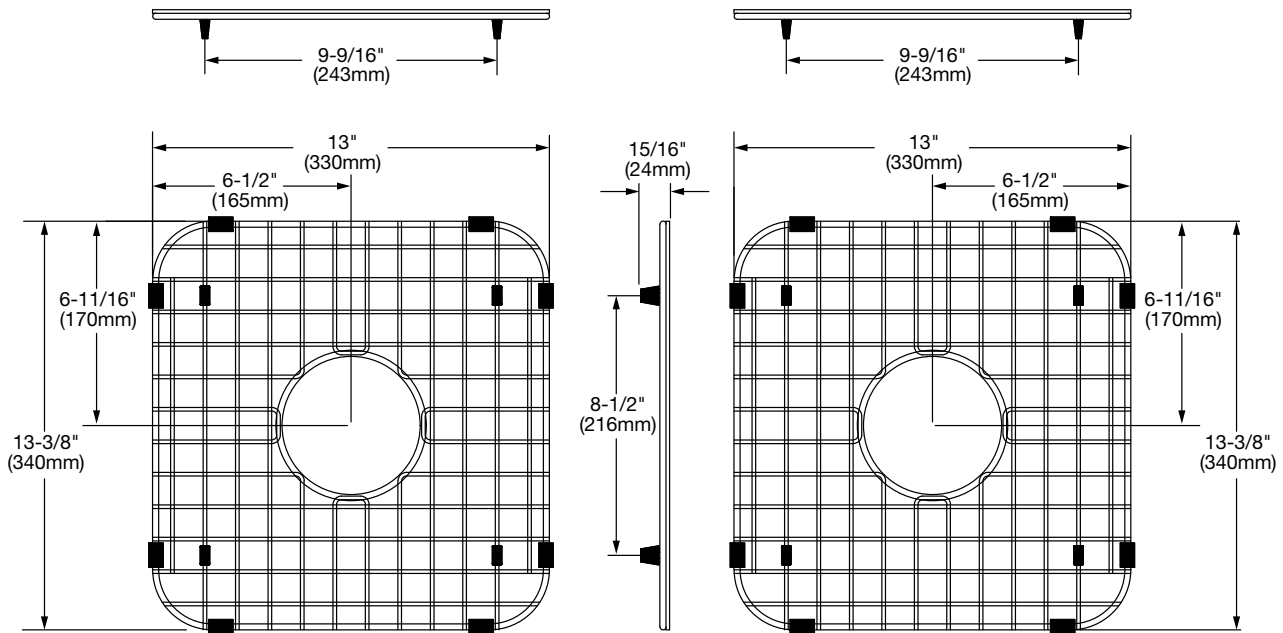

Stainless Steel Kitchen Sink Bottom Grid Set

- ☐ Polished stainless with coordinating plastic feet and side bumpers
- For use with Delancey 36" Double Bowl Cast Iron Apron Kitchen Sinks
77DB36220A.308

Nominal Dimensions: Each Grid

13" x 13-3/8" x 15/16"
(330 x 340 x 24mm)

IMPORTANT: These measurements are subject to change or cancellation. No responsibility is assumed for use of superseded or voided leaflet.

To Be Specified: